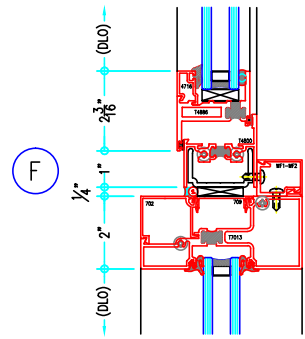

ALUMINUM
STOREFRONT

T700HW Series

2" x 4-1/2" Thermally-Broken Center Set Heavy Wall Storefront

F