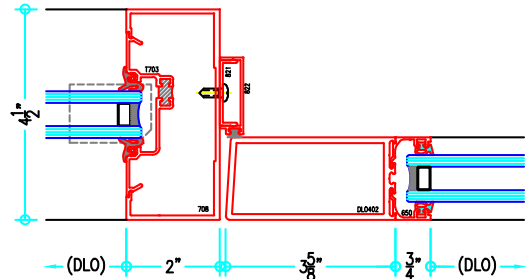

ALUMINUM
STOREFRONT

T700HW Series

2" x 4-1/2" Thermally-Broken Center Set Heavy Wall Storefront

T700HW with Door Incorporated

ALUMINUM
STOREFRONT

T700HW Series

2" x 4-1/2" Thermally-Broken Center Set Heavy Wall Storefront

ALUMINUM
STOREFRONT

T700HW Series

2" x 4-1/2" Thermally-Broken Center Set Heavy Wall Storefront

1

2

3

4

5

6

7

8

ALUMINUM
STOREFRONT

T700HW Series

2" x 4-1/2" Thermally-Broken Center Set Heavy Wall Storefront

T700HW with T550
Inviso Vent Insert

ALUMINUM
STOREFRONT

T700HW Series

2" x 4-1/2" Thermally-Broken Center Set Heavy Wall Storefront

1

2

3

4

B

D