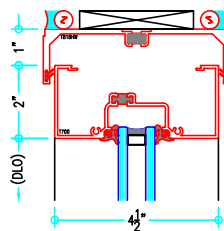

2" x 4-1/2" Thermally-Broken Center Set Heavy Wall Storefront

HEAVY WALL OPTION

LARGE DOOR STOP
OPTION, HARDWARE
DEPENDANT

Options

T700HW Series

2" x 4-1/2" Thermally-Broken Center Set Heavy Wall Storefront

COMP CHANNEL
OPTION #1

COMP CHANNEL
OPTION #2

TALL SILL
OPTION #1

1/4" GLAZING
ADAPTER

THERMALLY BROKEN
SNAP PLATE