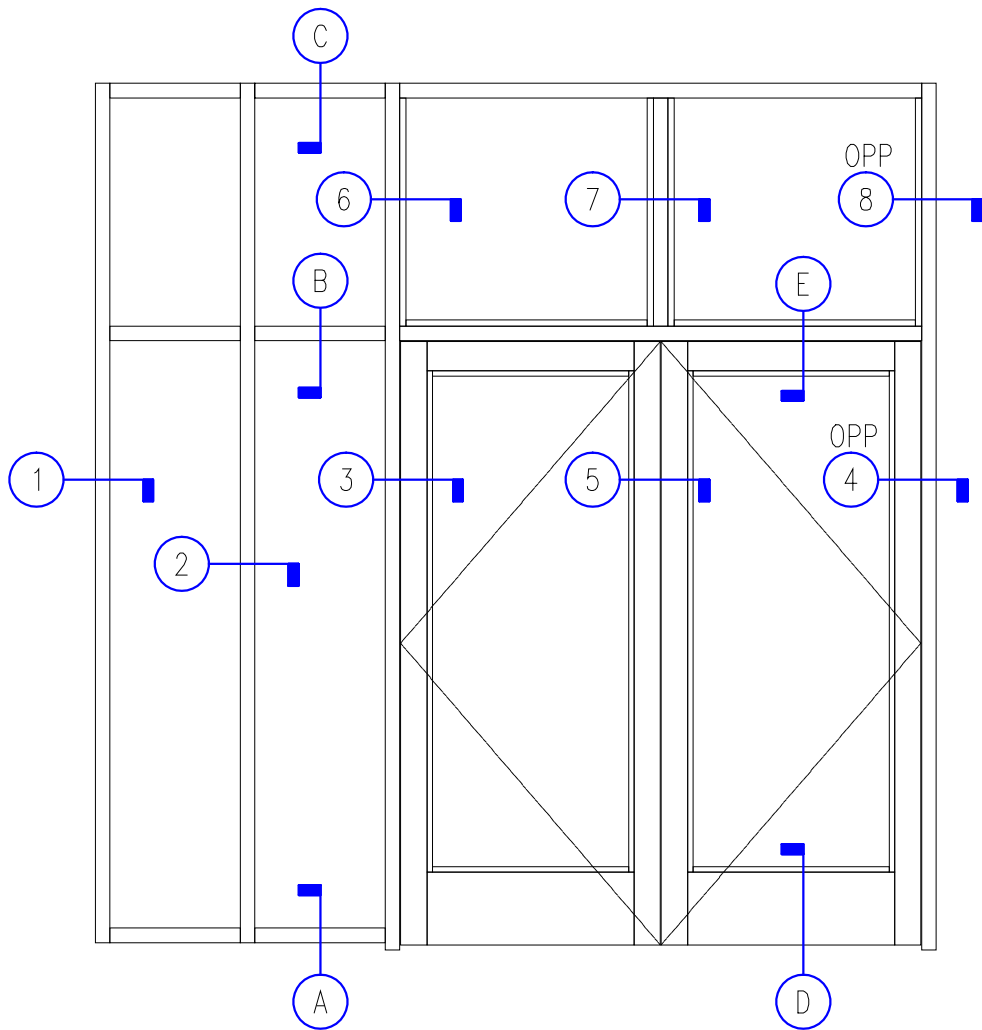

ALUMINUM
STOREFRONT

T700HW Series

2" x 4-1/2" Thermally-Broken Center Set Heavy Wall Storefront

T700HW with Door Incorporated

ALUMINUM
STOREFRONT

T700HW Series

2" x 4-1/2" Thermally-Broken Center Set Heavy Wall Storefront

ALUMINUM
STOREFRONT

T700HW Series

2" x 4-1/2" Thermally-Broken Center Set Heavy Wall Storefront

1

2

3

4

5

T700HW Series

2" x 4-1/2" Thermally-Broken Center Set Heavy Wall Storefront

1

2

3

4

B

D

F

A

C

F

ALUMINUM
STOREFRONT

T700HW Series

2" x 4-1/2" Thermally-Broken Center Set Heavy Wall Storefront

T700HW with T4000 2"
Window Incorporated