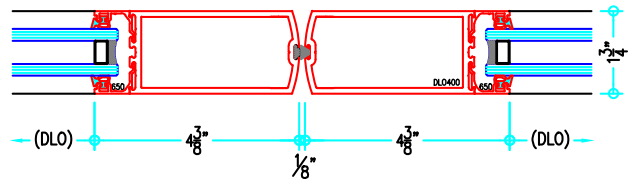

ALUMINUM
STOREFRONT

T700HW Series

2" x 4-1/2" Thermally-Broken Center Set Heavy Wall Storefront

T700HW with Door Incorporated

ALUMINUM
STOREFRONT

T700HW Series

2" x 4-1/2" Thermally-Broken Center Set Heavy Wall Storefront

ALUMINUM
STOREFRONT

T700HW Series

2" x 4-1/2" Thermally-Broken Center Set Heavy Wall Storefront

1

2

3

4

5