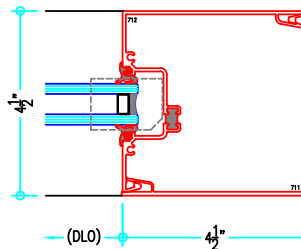

2" x 4-1/2" Thermally-Broken Center Set Heavy Wall Storefront

HEAVY WALL OPTION

LARGE DOOR STOP
OPTION, HARDWARE
DEPENDANT

Options

T700HW Series

2" x 4-1/2" Thermally-Broken Center Set Heavy Wall Storefront