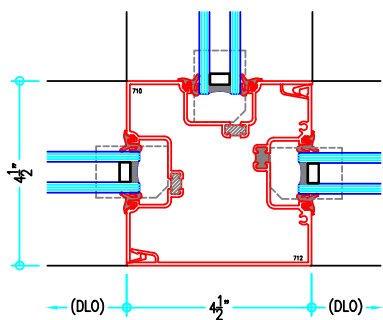

2" x 4-1/2" Thermally-Broken Center Set Heavy Wall Storefront

HEAVY WALL OPTION

LARGE DOOR STOP
OPTION, HARDWARE
DEPENDANT

Options

T700HW Series

2" x 4-1/2" Thermally-Broken Center Set Heavy Wall Storefront