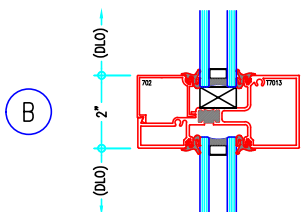

ALUMINUM
STOREFRONT

T700HW Series

2" x 4-1/2" Thermally-Broken Center Set Heavy Wall Storefront

B