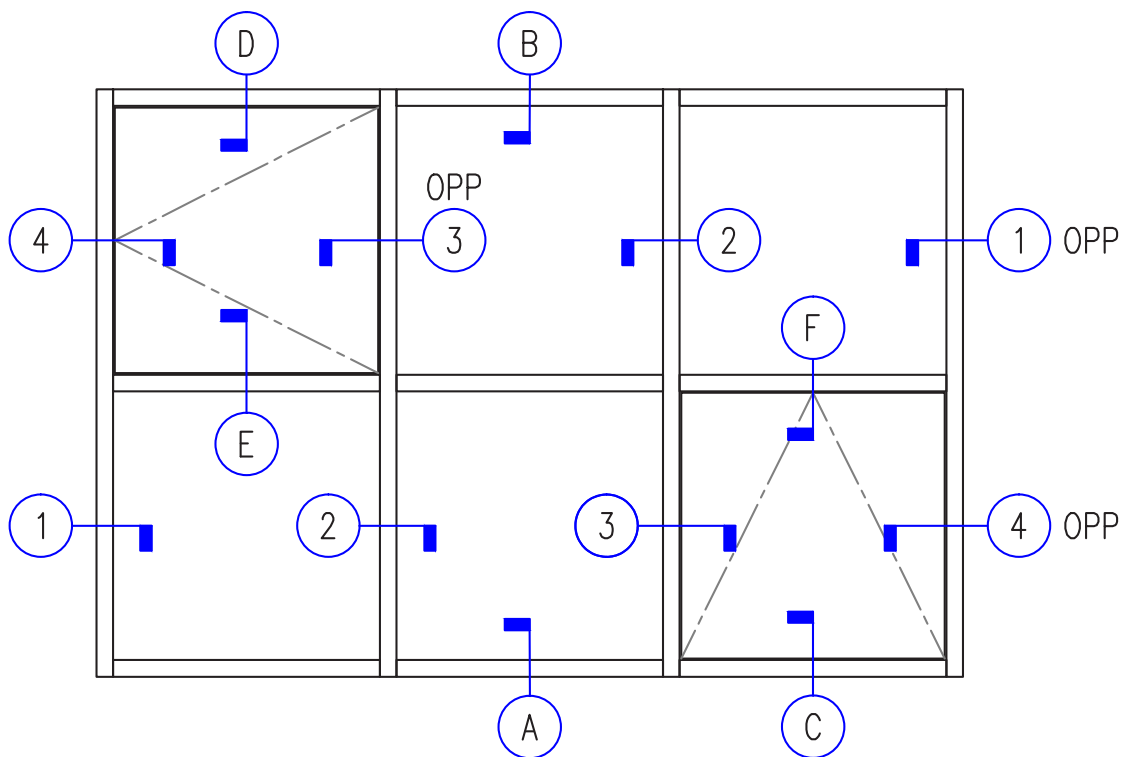

ALUMINUM
STOREFRONT

T700HW Series

2" x 4-1/2" Thermally-Broken Center Set Heavy Wall Storefront

T700HW with Door Incorporated

ALUMINUM
STOREFRONT

T700HW Series

2" x 4-1/2" Thermally-Broken Center Set Heavy Wall Storefront

ALUMINUM
STOREFRONT

T700HW Series

2" x 4-1/2" Thermally-Broken Center Set Heavy Wall Storefront

1

2

3

4

5

6

7

8

ALUMINUM
STOREFRONT

T700HW Series

2" x 4-1/2" Thermally-Broken Center Set Heavy Wall Storefront

T700HW with T550
Inviso Vent Insert

ALUMINUM
STOREFRONT

T700HW Series

2" x 4-1/2" Thermally-Broken Center Set Heavy Wall Storefront

1

2

3

4

B

D