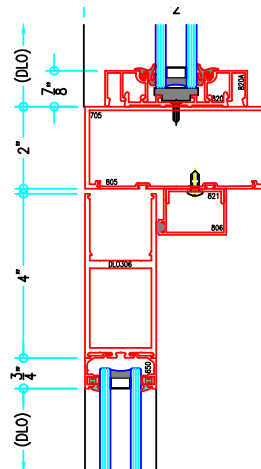

E

F

B

D

G

A

ALUMINUM
STOREFRONT

T700HW Series

2" x 4-1/2" Thermally-Broken Center Set Heavy Wall Storefront

HEAVY WALL OPTION

LARGE DOOR STOP
OPTION, HARDWARE
DEPENDANT

Options

T700HW Series

2" x 4-1/2" Thermally-Broken Center Set Heavy Wall Storefront