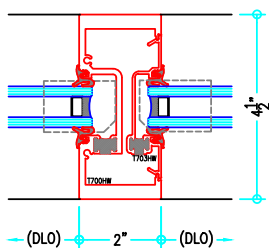

2" x 4-1/2" Thermally-Broken Center Set Heavy Wall Storefront

HEAVY WALL OPTION

LARGE DOOR STOP
OPTION, HARDWARE
DEPENDANT

Options

T700HW Series

2" x 4-1/2" Thermally-Broken Center Set Heavy Wall Storefront