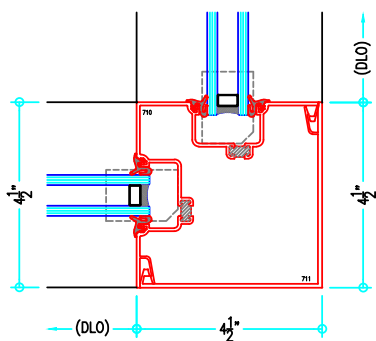

2" x 4-1/2" Thermally-Broken Center Set Heavy Wall Storefront

HEAVY WALL OPTION

LARGE DOOR STOP
OPTION, HARDWARE
DEPENDANT

Options

T700HW Series

2" x 4-1/2" Thermally-Broken Center Set Heavy Wall Storefront