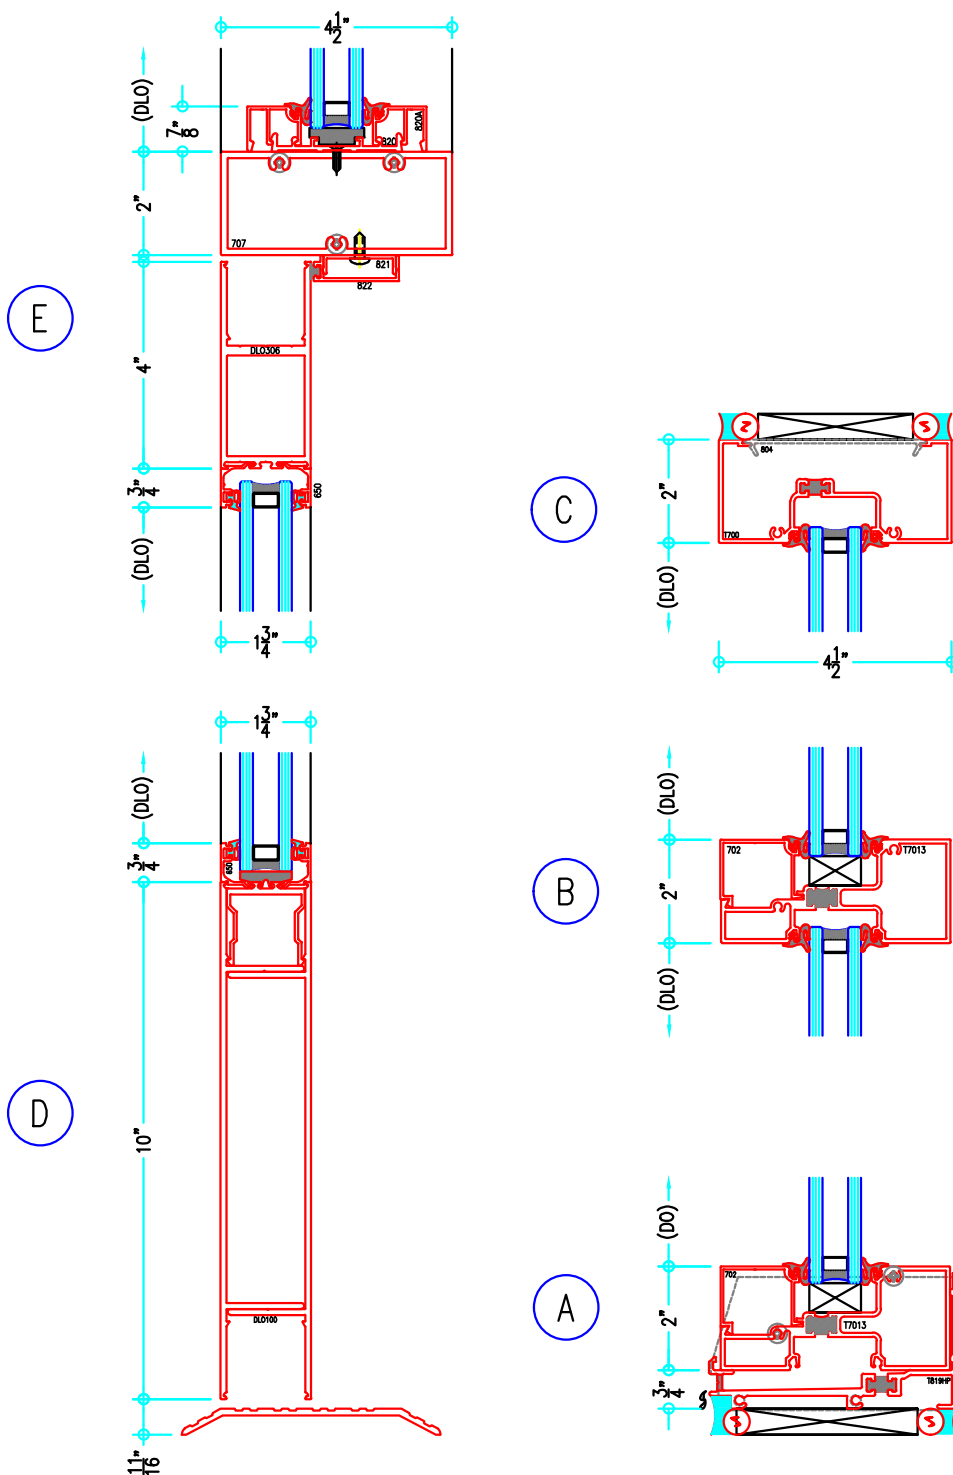

ALUMINUM
STOREFRONT

T700HW Series

2" x 4-1/2" Thermally-Broken Center Set Heavy Wall Storefront

T700HW with Door Incorporated

ALUMINUM
STOREFRONT

T700HW Series

2" x 4-1/2" Thermally-Broken Center Set Heavy Wall Storefront

ALUMINUM
STOREFRONT

T700HW Series

2" x 4-1/2" Thermally-Broken Center Set Heavy Wall Storefront

1

2

3

4

5

T700HW Series

2" x 4-1/2" Thermally-Broken Center Set Heavy Wall Storefront

1

2

3

4

B

D

F

A

C

F

ALUMINUM
STOREFRONT

T700HW Series

2" x 4-1/2" Thermally-Broken Center Set Heavy Wall Storefront

T700HW with T4000 2"
Window Incorporated