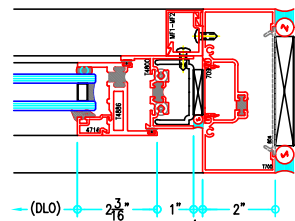

ALUMINUM
STOREFRONT

T700HW Series

2" x 4-1/2" Thermally-Broken Center Set Heavy Wall Storefront

1

2

3

4

C