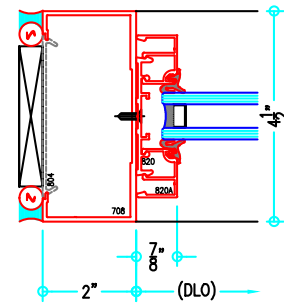

ALUMINUM
STOREFRONT

T700HW Series

2" x 4-1/2" Thermally-Broken Center Set Heavy Wall Storefront

T700HW with Door Incorporated

ALUMINUM
STOREFRONT

T700HW Series

2" x 4-1/2" Thermally-Broken Center Set Heavy Wall Storefront

ALUMINUM
STOREFRONT

T700HW Series

2" x 4-1/2" Thermally-Broken Center Set Heavy Wall Storefront

1

2

3

4

5

6

7

8

ALUMINUM
STOREFRONT

T700HW Series

2" x 4-1/2" Thermally-Broken Center Set Heavy Wall Storefront

T700HW with T550
Inviso Vent Insert

ALUMINUM
STOREFRONT

T700HW Series

2" x 4-1/2" Thermally-Broken Center Set Heavy Wall Storefront

1

2

3

4

B

D