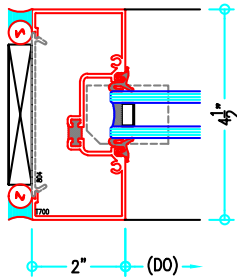

ALUMINUM
STOREFRONT

T700HW Series

2" x 4-1/2" Thermally-Broken Center Set Heavy Wall Storefront

T700HW with Door Incorporated

ALUMINUM
STOREFRONT

T700HW Series

2" x 4-1/2" Thermally-Broken Center Set Heavy Wall Storefront

ALUMINUM
STOREFRONT

T700HW Series

2" x 4-1/2" Thermally-Broken Center Set Heavy Wall Storefront

1

2

3

4

5