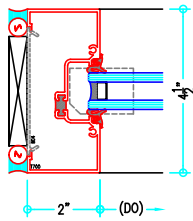

ALUMINUM
STOREFRONT

T700HW Series

2" x 4-1/2" Thermally-Broken Center Set Heavy Wall Storefront

1