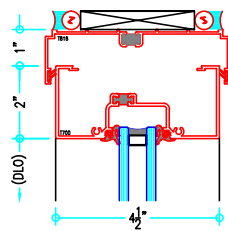

2" x 4-1/2" Thermally-Broken Center Set Heavy Wall Storefront

HEAVY WALL OPTION

LARGE DOOR STOP
OPTION, HARDWARE
DEPENDANT

Options

T700HW Series

2" x 4-1/2" Thermally-Broken Center Set Heavy Wall Storefront

COMP CHANNEL
OPTION #1

COMP CHANNEL
OPTION #2

TALL SILL
OPTION #1

1/4" GLAZING
ADAPTER

THERMALLY BROKEN
SNAP PLATE