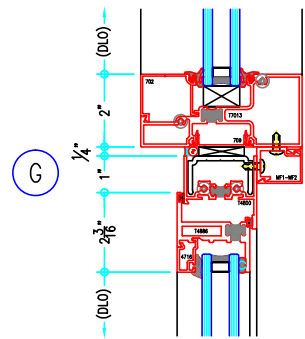

ALUMINUM
STOREFRONT

T700HW Series

2" x 4-1/2" Thermally-Broken Center Set Heavy Wall Storefront

G