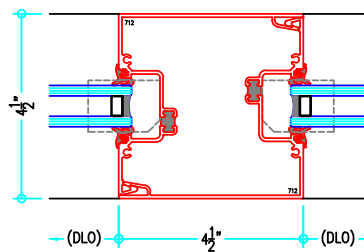

2" x 4-1/2" Thermally-Broken Center Set Heavy Wall Storefront

HEAVY WALL OPTION

LARGE DOOR STOP
OPTION, HARDWARE
DEPENDANT

Options

T700HW Series

2" x 4-1/2" Thermally-Broken Center Set Heavy Wall Storefront