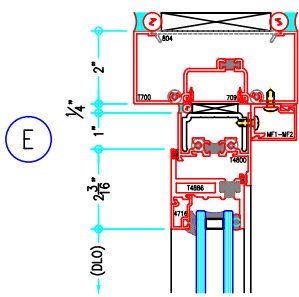

ALUMINUM
STOREFRONT

T700HW Series

2" x 4-1/2" Thermally-Broken Center Set Heavy Wall Storefront

1

2

3

4

C