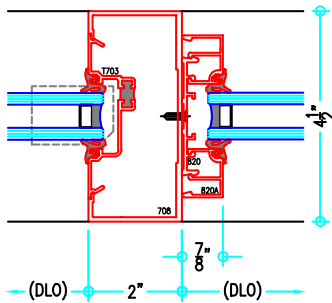

ALUMINUM
STOREFRONT

T700HW Series

2" x 4-1/2" Thermally-Broken Center Set Heavy Wall Storefront

T700HW with Door Incorporated

ALUMINUM
STOREFRONT

T700HW Series

2" x 4-1/2" Thermally-Broken Center Set Heavy Wall Storefront

ALUMINUM
STOREFRONT

T700HW Series

2" x 4-1/2" Thermally-Broken Center Set Heavy Wall Storefront

1

2

3

4

5