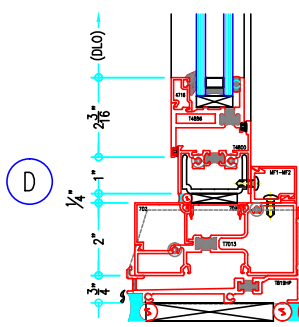

ALUMINUM
STOREFRONT

T700HW Series

2" x 4-1/2" Thermally-Broken Center Set Heavy Wall Storefront

D

G