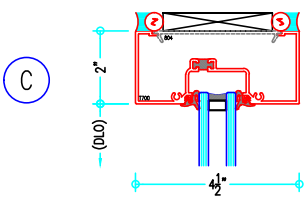

ALUMINUM
STOREFRONT

T700HW Series

2" x 4-1/2" Thermally-Broken Center Set Heavy Wall Storefront

1

2

3

4

C