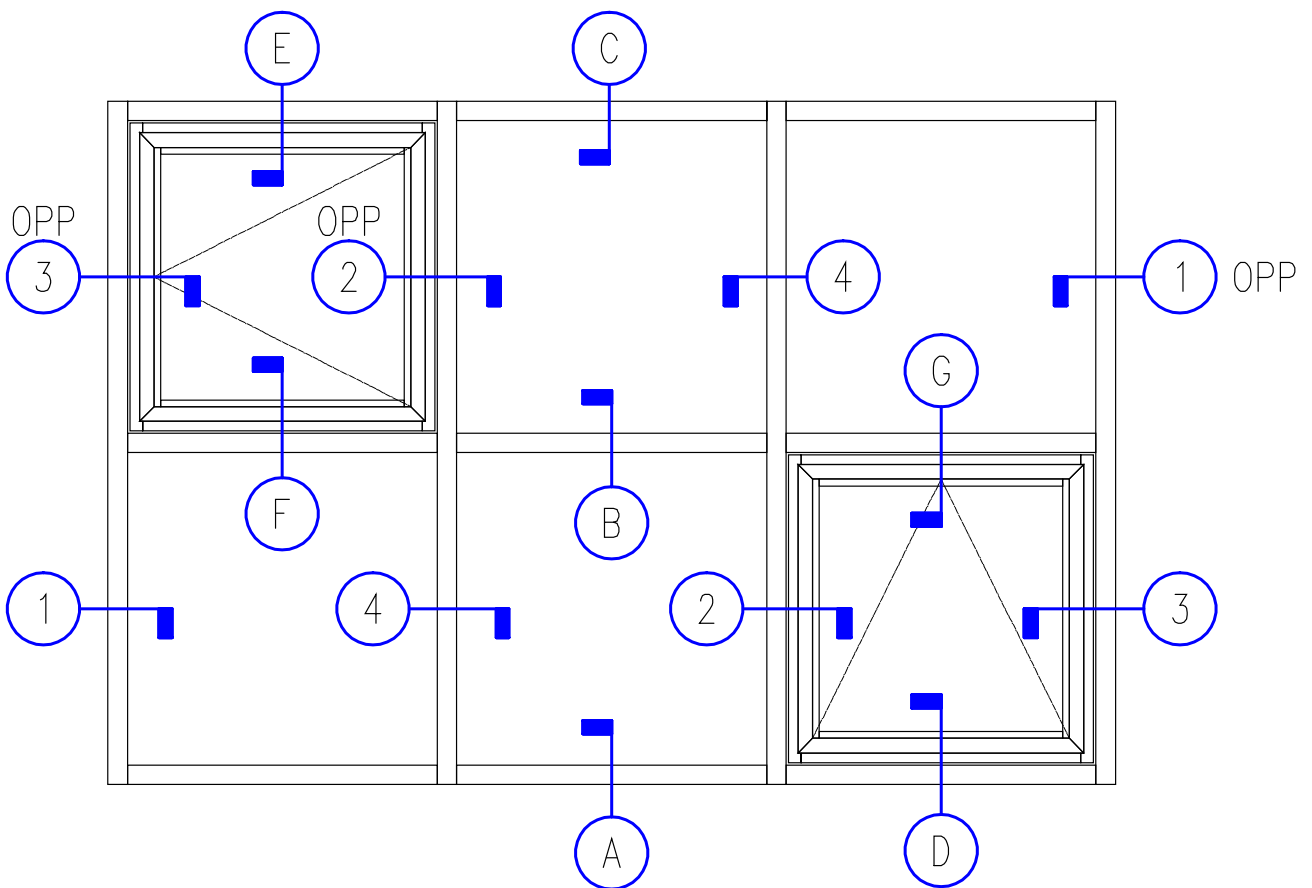

F

A

C

F

ALUMINUM
STOREFRONT

T700HW Series

2" x 4-1/2" Thermally-Broken Center Set Heavy Wall Storefront

T700HW with T4000 2"
Window Incorporated