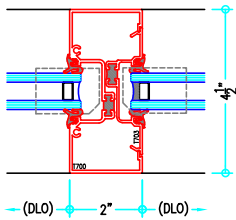

ALUMINUM
STOREFRONT

T700HW Series

2" x 4-1/2" Thermally-Broken Center Set Heavy Wall Storefront

1

2

3

4

C