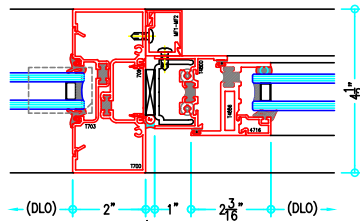

ALUMINUM
STOREFRONT

T700HW Series

2" x 4-1/2" Thermally-Broken Center Set Heavy Wall Storefront

2