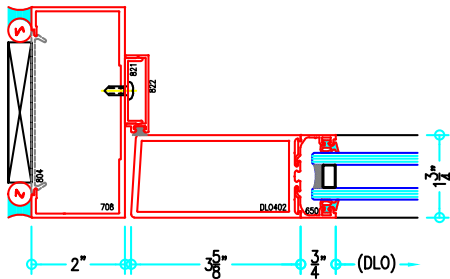

ALUMINUM
STOREFRONT

T700HW Series

2" x 4-1/2" Thermally-Broken Center Set Heavy Wall Storefront

T700HW with Door Incorporated

ALUMINUM
STOREFRONT

T700HW Series

2" x 4-1/2" Thermally-Broken Center Set Heavy Wall Storefront

ALUMINUM
STOREFRONT

T700HW Series

2" x 4-1/2" Thermally-Broken Center Set Heavy Wall Storefront

1

2

3

4

5

6

7

8

ALUMINUM
STOREFRONT

T700HW Series

2" x 4-1/2" Thermally-Broken Center Set Heavy Wall Storefront

T700HW with T550
Inviso Vent Insert

ALUMINUM
STOREFRONT

T700HW Series

2" x 4-1/2" Thermally-Broken Center Set Heavy Wall Storefront

1

2

3

4

B

D