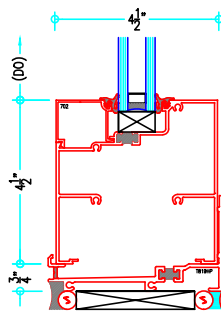

2" x 4-1/2" Thermally-Broken Center Set Heavy Wall Storefront

HEAVY WALL OPTION

LARGE DOOR STOP
OPTION, HARDWARE
DEPENDANT

Options

T700HW Series

2" x 4-1/2" Thermally-Broken Center Set Heavy Wall Storefront

COMP CHANNEL
OPTION #1

COMP CHANNEL
OPTION #2

TALL SILL
OPTION #1

1/4" GLAZING
ADAPTER

THERMALLY BROKEN
SNAP PLATE