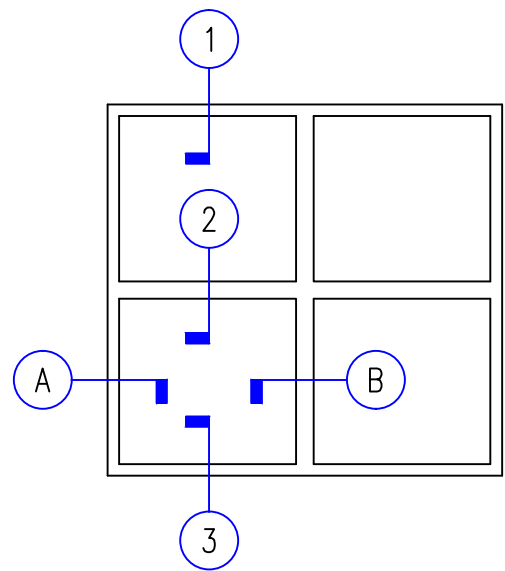

ALUMINUM
INTERIOR
PARTITION

IPA413 Series

4-1/8" Double-Glazed Acoustic Glass Wall System

ALUMINUM
INTERIOR
PARTITION

IPA413 Series

4-1/8" Double-Glazed Acoustic Glass Wall System