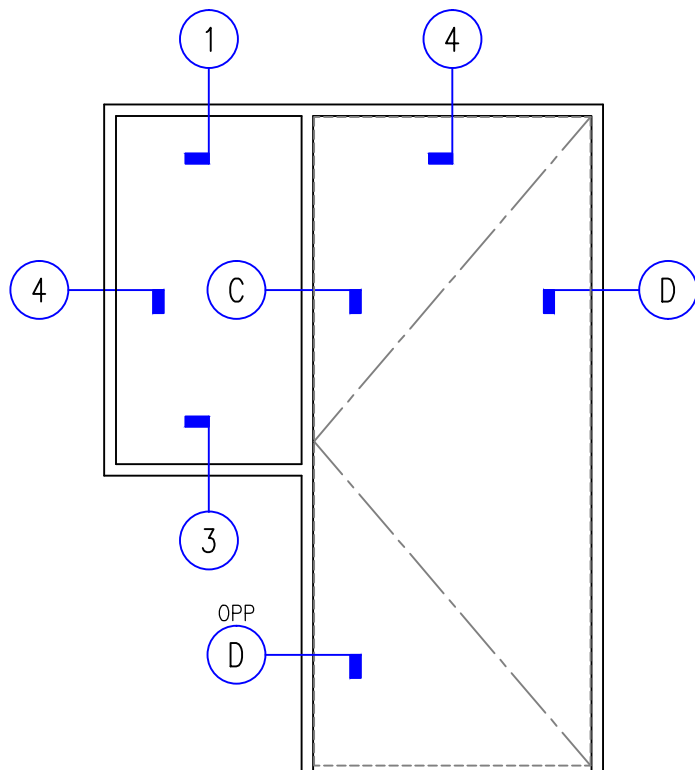

ALUMINUM
INTERIOR
PARTITION

IPA413 Series

4-1/8" Double-Glazed Acoustic Glass Wall System

ALUMINUM
INTERIOR
PARTITION

IPA413 Series

4-1/8" Double-Glazed Acoustic Glass Wall System