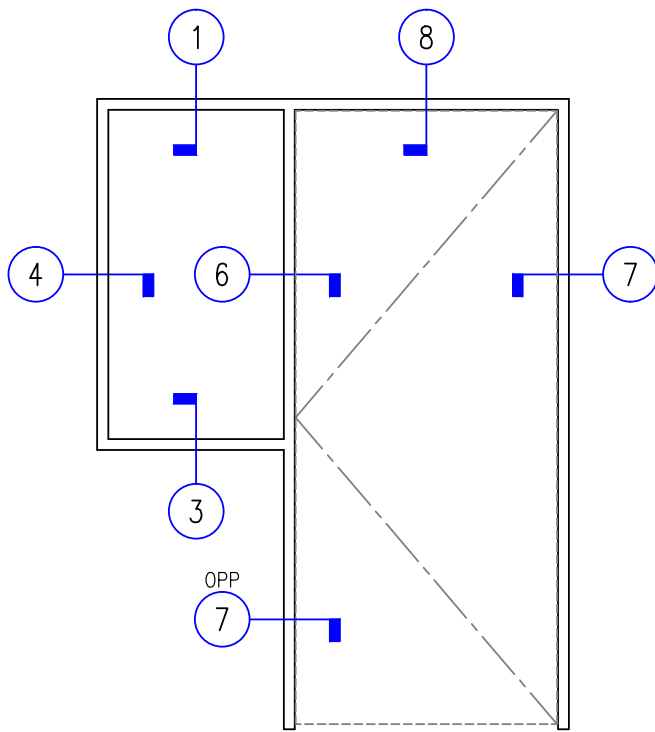

ALUMINUM  
INTERIOR  
PARTITION

# IP487 Series

4-7/8" with 1-1/2" Trim Glass Wall System

ALUMINUM  
INTERIOR  
PARTITION

# IP487 Series

4-7/8" with 1-1/2" Trim Glass Wall System