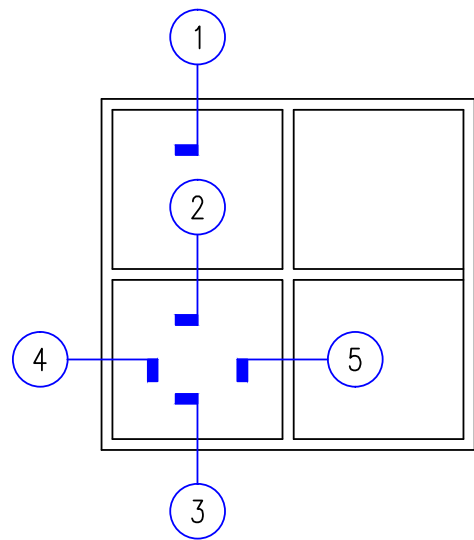

ALUMINUM  
INTERIOR  
PARTITION

# IP487 Series

4-7/8" with 1-1/2" Trim Glass Wall System

ALUMINUM  
INTERIOR  
PARTITION

# IP487 Series

4-7/8" with 1-1/2" Trim Glass Wall System