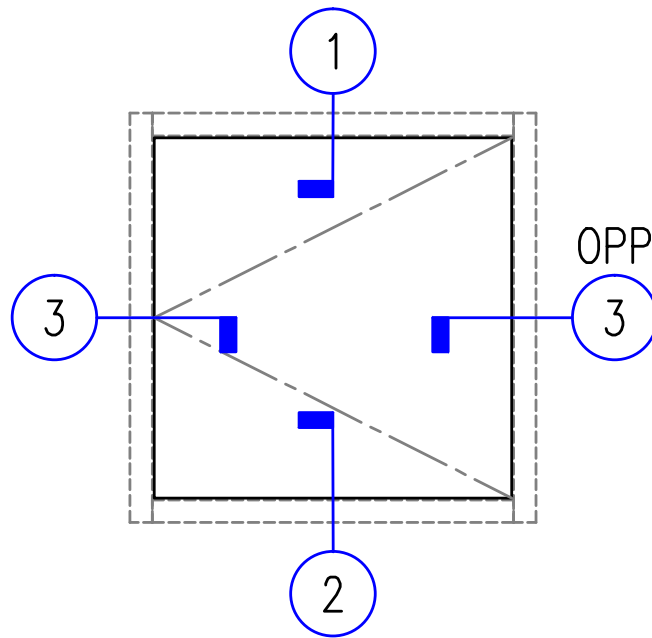

ALUMINUM
WINDOWS

T550 Series

Thermally-Broken Zero Sightline Vent Insert

ALUMINUM
WINDOWS

T550 Series

Thermally-Broken Zero Sightline Vent Insert

3