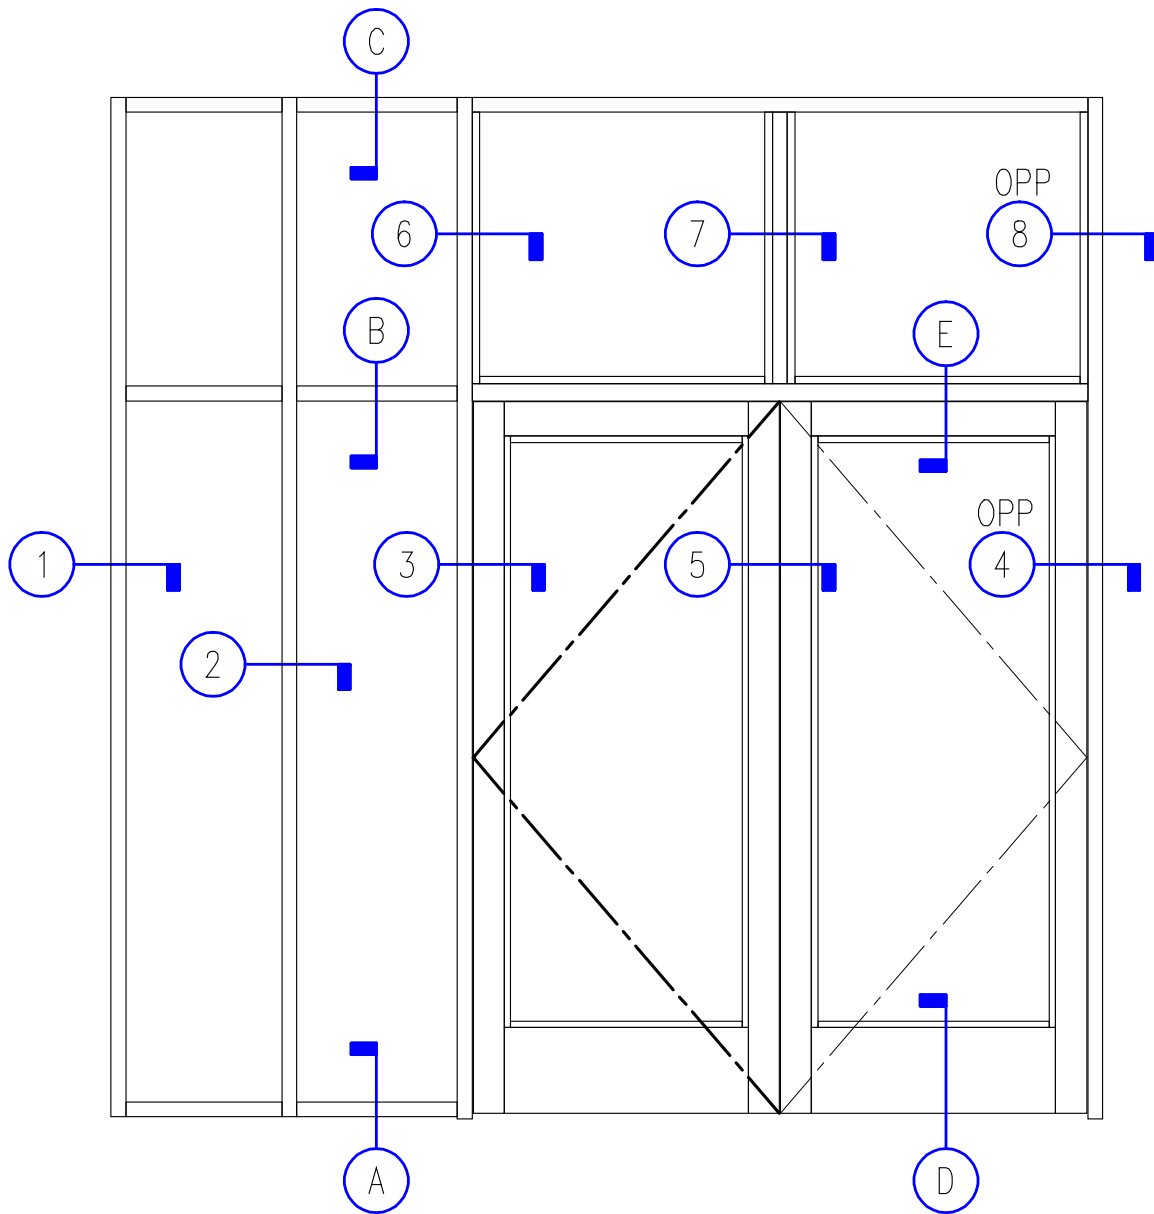

ALUMINUM
STOREFRONT

900 Series

1-3/4" x 4-1/2" Center-Glazed Storefront

900 with 400
Entrance Incorporated

ALUMINUM
STOREFRONT

900 Series

1-3/4" x 4-1/2" Center-Glazed Storefront

1

2

3

4

5

6

7

8

ALUMINUM
STOREFRONT

900 Series

1-3/4" x 4-1/2" Center-Glazed Storefront

ALUMINUM
STOREFRONT

900 Series

1-3/4" x 4-1/2" Center-Glazed Storefront

Options