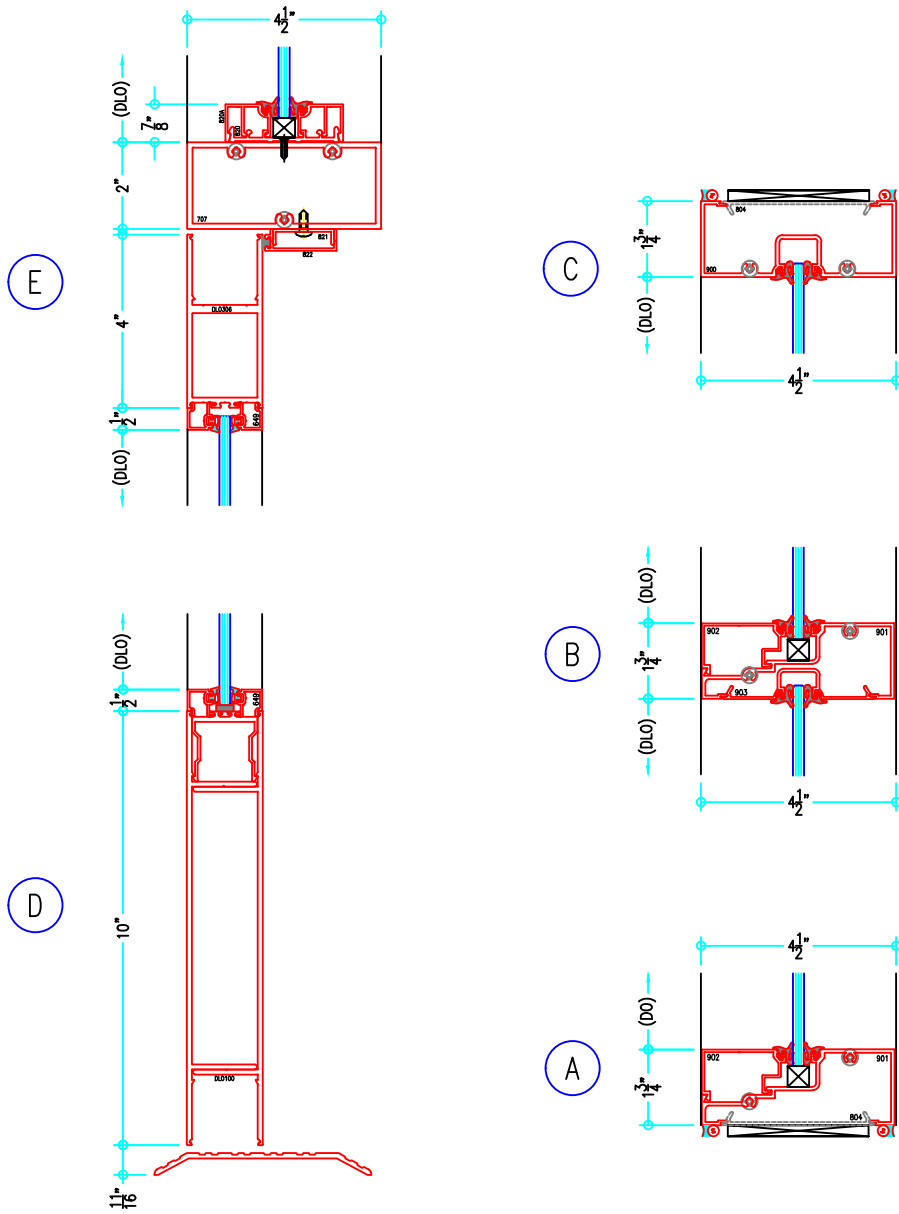

ALUMINUM
STOREFRONT

900 Series

1-3/4" x 4-1/2" Center-Glazed Storefront

900 with 400
Entrance Incorporated

ALUMINUM
STOREFRONT

900 Series

1-3/4" x 4-1/2" Center-Glazed Storefront

1

2

3

4

5

6

7

8

ALUMINUM
STOREFRONT

900 Series

1-3/4" x 4-1/2" Center-Glazed Storefront

ALUMINUM
STOREFRONT

900 Series

1-3/4" x 4-1/2" Center-Glazed Storefront

Options