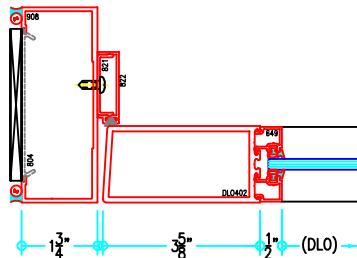

ALUMINUM
STOREFRONT

900 Series

1-3/4" x 4-1/2" Center-Glazed Storefront

1

2

3

4

5

6

7

8