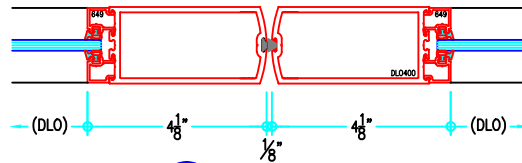

ALUMINUM
STOREFRONT

900 Series

1-3/4" x 4-1/2" Center-Glazed Storefront

1

2

3

4

5

6

7

8