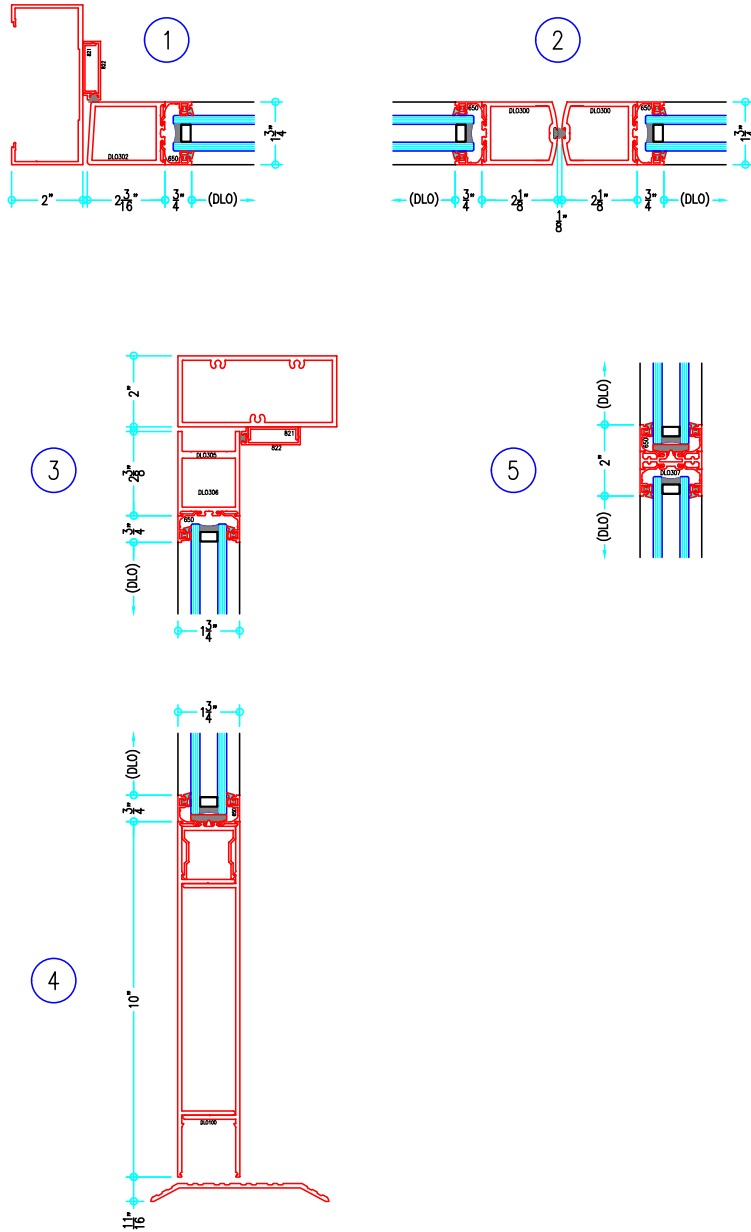

# 300 Series Narrow Stile Swing Entrance